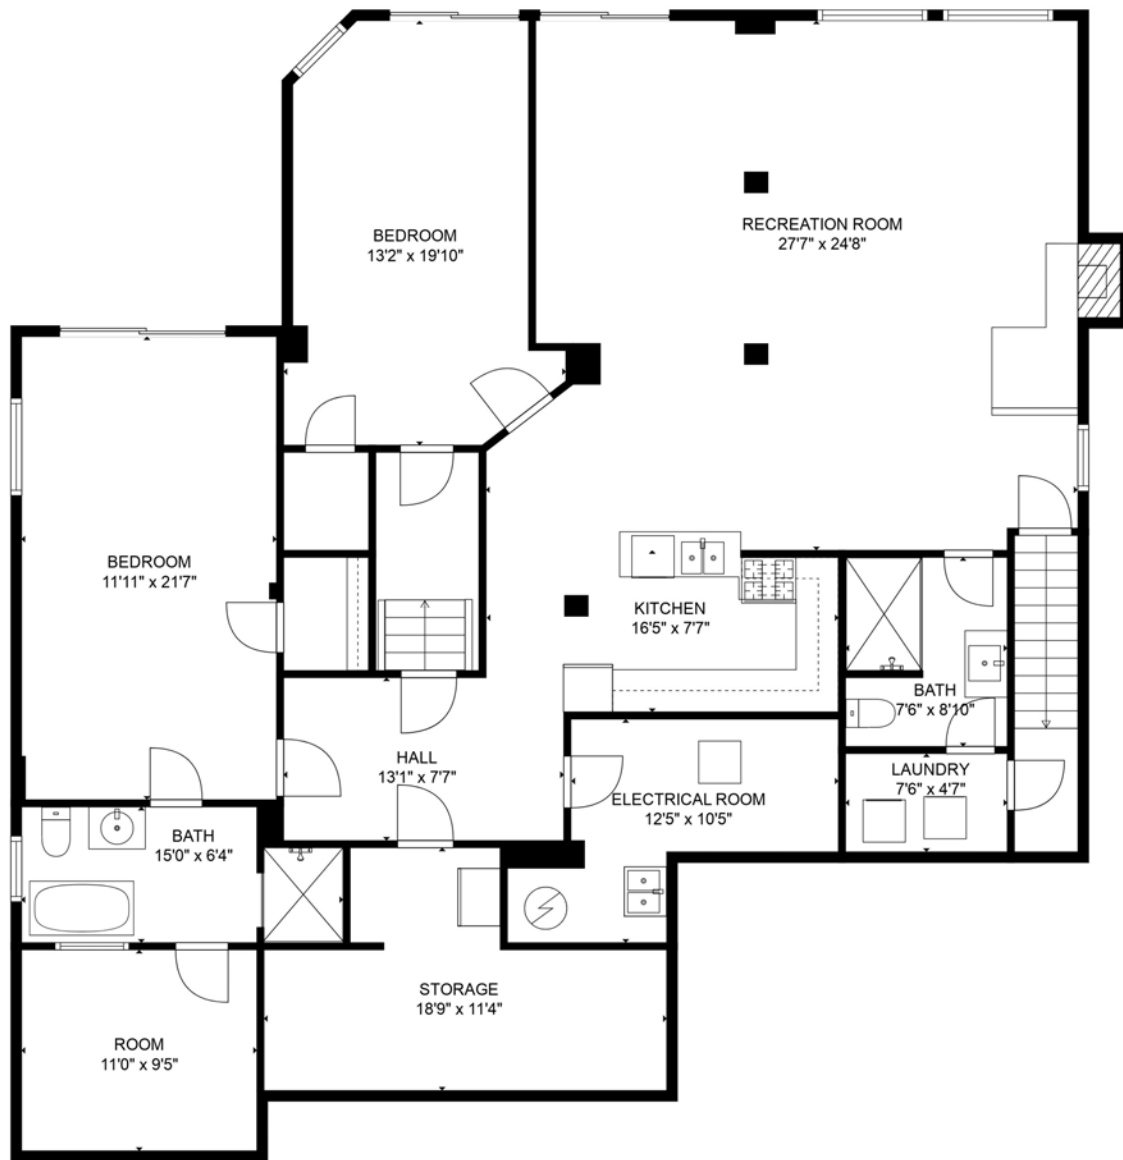

FLOOR 2

FLOOR 3

FLOOR 1

Total scanned area: 6203 sq. ft

SIZES AND DIMENSIONS ARE APPROXIMATE, ACTUAL MAY VARY.

Total scanned area: 6203 sq. ft

SIZES AND DIMENSIONS ARE APPROXIMATE, ACTUAL MAY VARY.

Total scanned area: 6203 sq. ft

SIZES AND DIMENSIONS ARE APPROXIMATE, ACTUAL MAY VARY.

Total scanned area: 6203 sq. ft

SIZES AND DIMENSIONS ARE APPROXIMATE, ACTUAL MAY VARY.