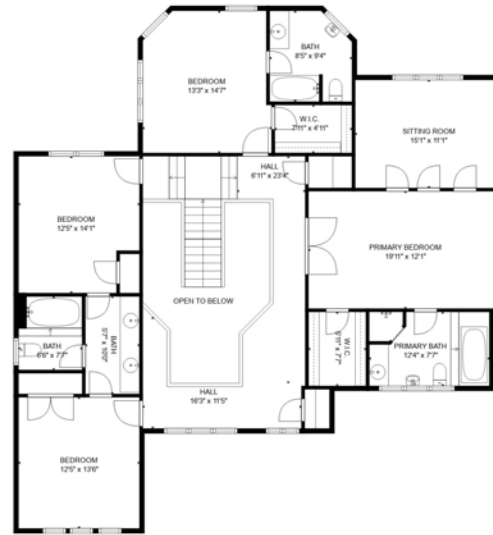

FLOOR 2

FLOOR 3

FLOOR 1

Total scanned area: 6203 sq. ft

SIZES AND DIMENSIONS ARE APPROXIMATE, ACTUAL MAY VARY.

Total scanned area: 6203 sq. ft

SIZES AND DIMENSIONS ARE APPROXIMATE, ACTUAL MAY VARY.

Total scanned area: 6203 sq. ft

SIZES AND DIMENSIONS ARE APPROXIMATE, ACTUAL MAY VARY.

Total scanned area: 6203 sq. ft

SIZES AND DIMENSIONS ARE APPROXIMATE, ACTUAL MAY VARY.