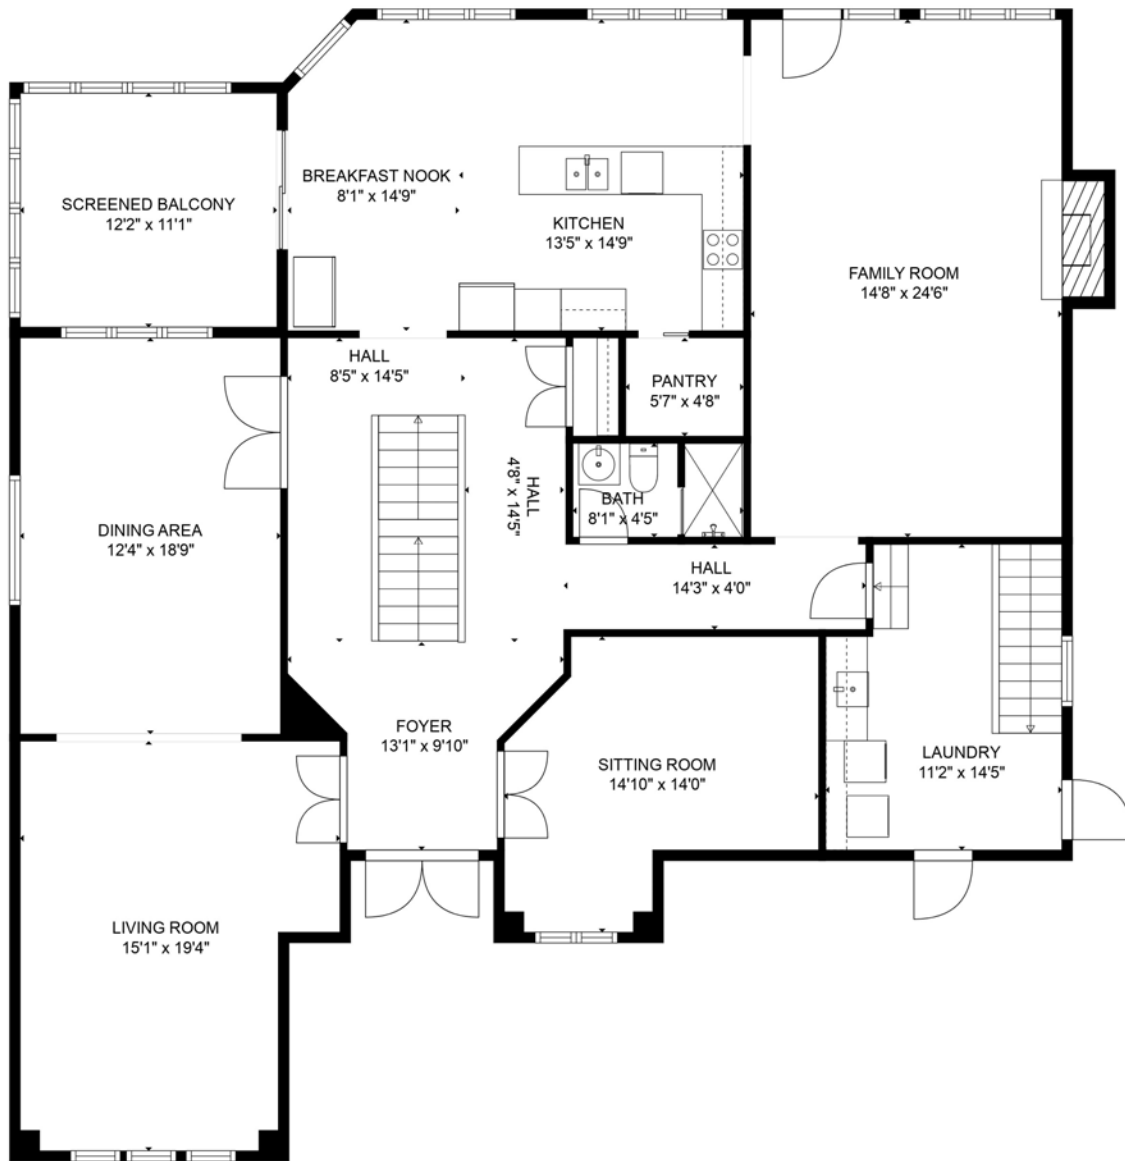

FLOOR 2

FLOOR 3

FLOOR 1

Total scanned area: 6203 sq. ft

SIZES AND DIMENSIONS ARE APPROXIMATE, ACTUAL MAY VARY.

Total scanned area: 6203 sq. ft

SIZES AND DIMENSIONS ARE APPROXIMATE, ACTUAL MAY VARY.

Total scanned area: 6203 sq. ft

SIZES AND DIMENSIONS ARE APPROXIMATE, ACTUAL MAY VARY.

Total scanned area: 6203 sq. ft

SIZES AND DIMENSIONS ARE APPROXIMATE, ACTUAL MAY VARY.