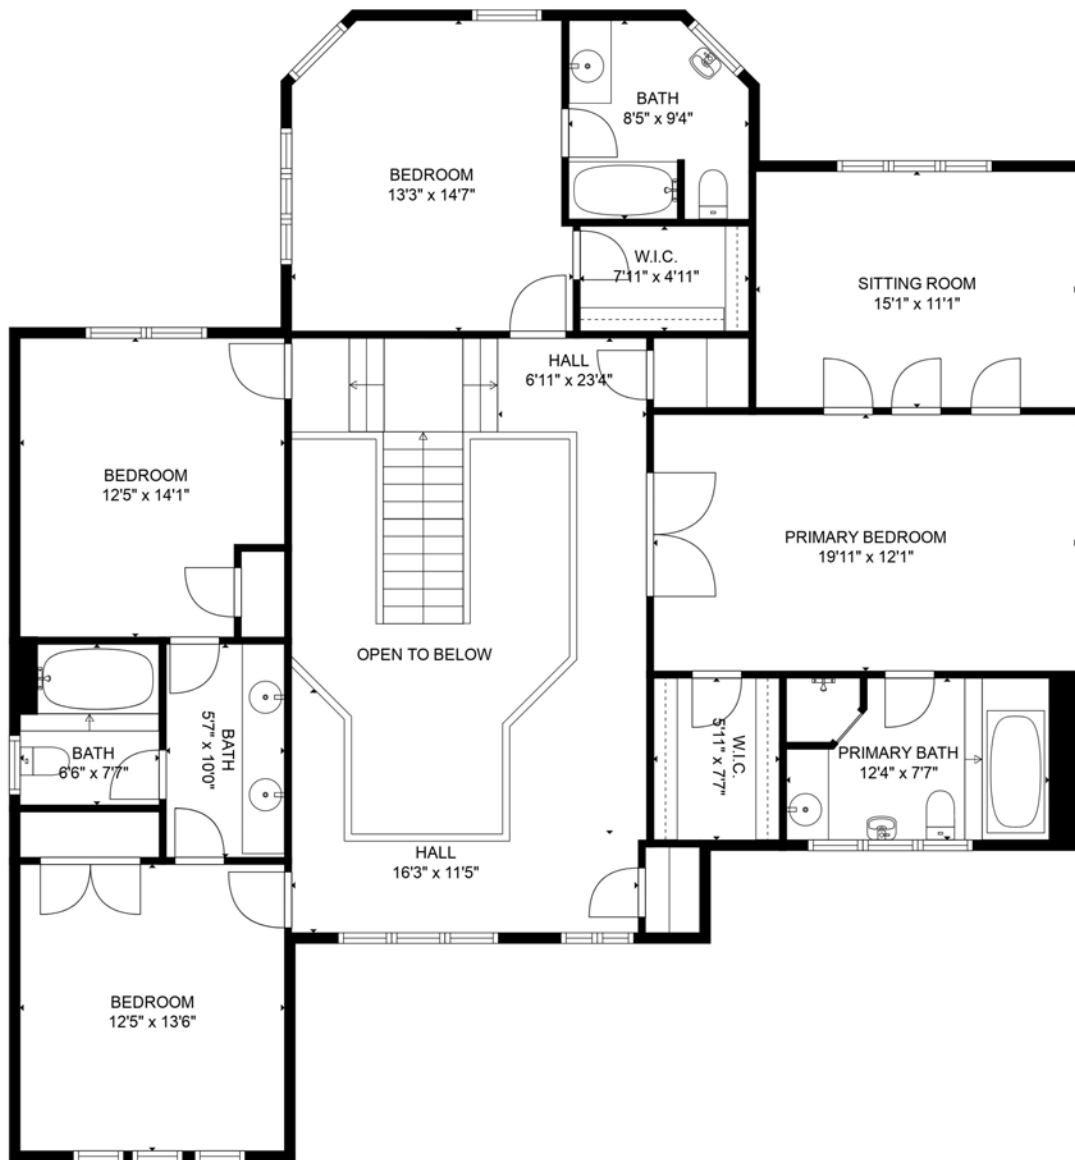

FLOOR 2

FLOOR 3

FLOOR 1

Total scanned area: 6203 sq. ft

SIZES AND DIMENSIONS ARE APPROXIMATE, ACTUAL MAY VARY.

Total scanned area: 6203 sq. ft

SIZES AND DIMENSIONS ARE APPROXIMATE, ACTUAL MAY VARY.

Total scanned area: 6203 sq. ft

SIZES AND DIMENSIONS ARE APPROXIMATE, ACTUAL MAY VARY.

Total scanned area: 6203 sq. ft

SIZES AND DIMENSIONS ARE APPROXIMATE, ACTUAL MAY VARY.