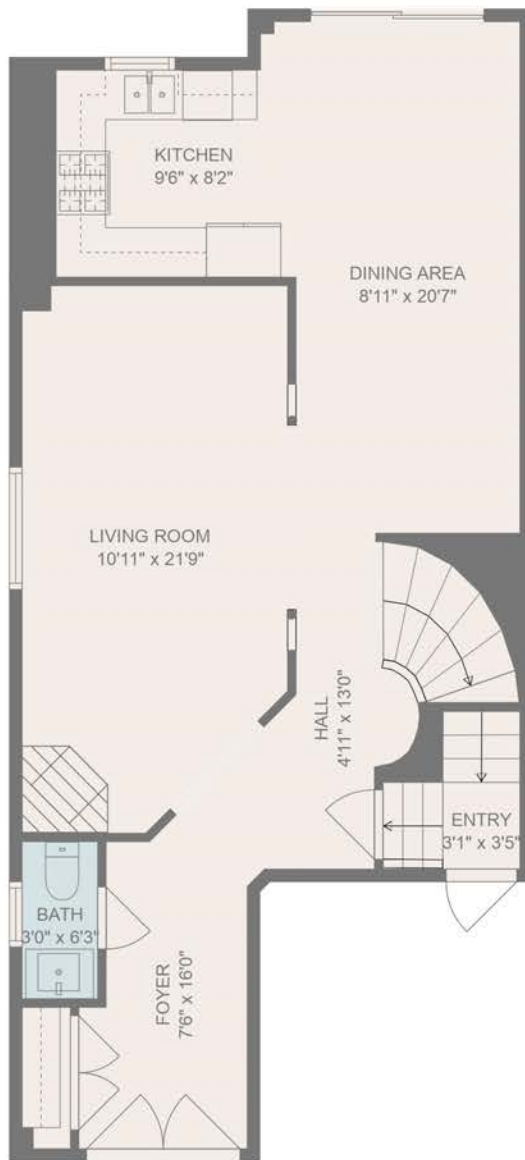

FLOOR 1

FLOOR 2

FLOOR 3

Total scanned area: 2598 sq. ft

SIZES AND DIMENSIONS ARE APPROXIMATE, ACTUAL MAY VARY.

Total scanned area: 2598 sq. ft

SIZES AND DIMENSIONS ARE APPROXIMATE, ACTUAL MAY VARY.

Total scanned area: 2598 sq. ft

SIZES AND DIMENSIONS ARE APPROXIMATE, ACTUAL MAY VARY.

Total scanned area: 2598 sq. ft

SIZES AND DIMENSIONS ARE APPROXIMATE, ACTUAL MAY VARY.