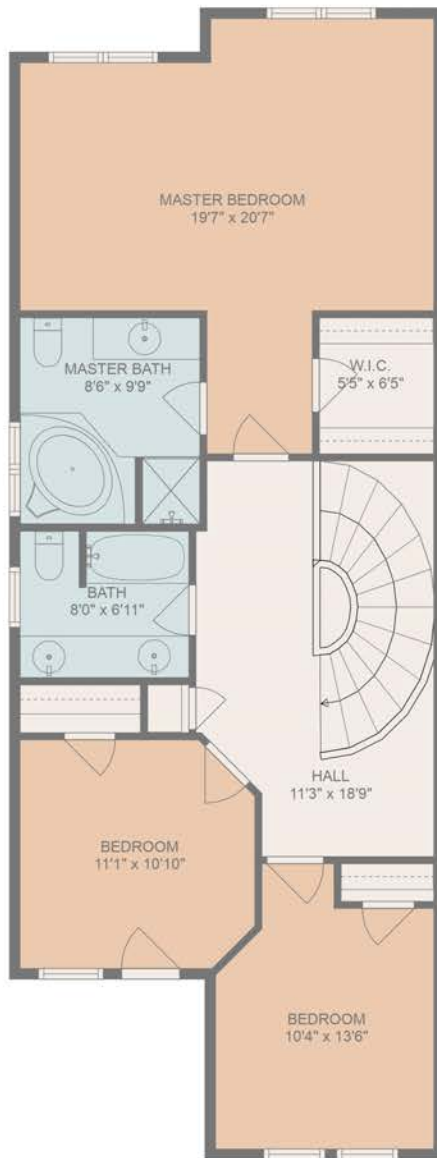

FLOOR 1

FLOOR 2

FLOOR 3

Total scanned area: 2598 sq. ft

SIZES AND DIMENSIONS ARE APPROXIMATE, ACTUAL MAY VARY.

Total scanned area: 2598 sq. ft

SIZES AND DIMENSIONS ARE APPROXIMATE, ACTUAL MAY VARY.

Total scanned area: 2598 sq. ft

SIZES AND DIMENSIONS ARE APPROXIMATE, ACTUAL MAY VARY.

Total scanned area: 2598 sq. ft

SIZES AND DIMENSIONS ARE APPROXIMATE, ACTUAL MAY VARY.