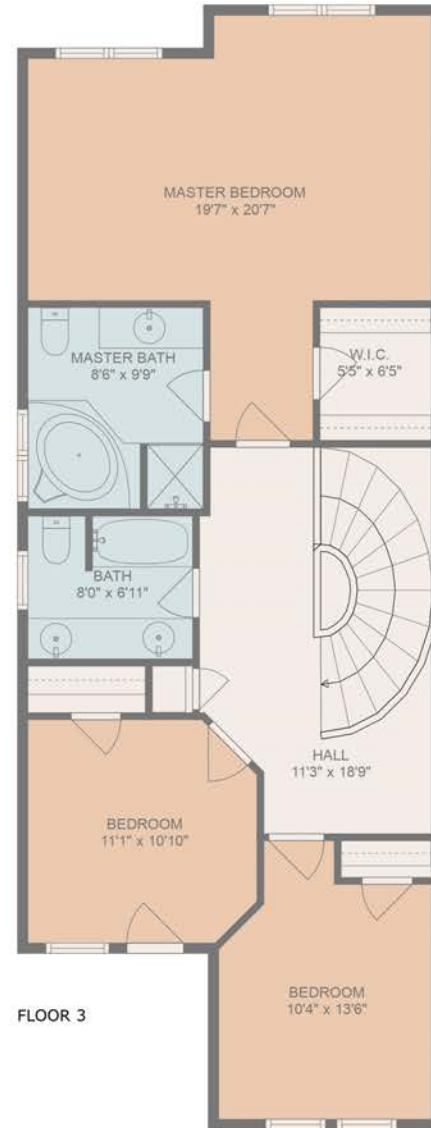

FLOOR 1

FLOOR 2

FLOOR 3

Total scanned area: 2598 sq. ft

SIZES AND DIMENSIONS ARE APPROXIMATE, ACTUAL MAY VARY.

Total scanned area: 2598 sq. ft

SIZES AND DIMENSIONS ARE APPROXIMATE, ACTUAL MAY VARY.

Total scanned area: 2598 sq. ft

SIZES AND DIMENSIONS ARE APPROXIMATE, ACTUAL MAY VARY.

Total scanned area: 2598 sq. ft

SIZES AND DIMENSIONS ARE APPROXIMATE, ACTUAL MAY VARY.