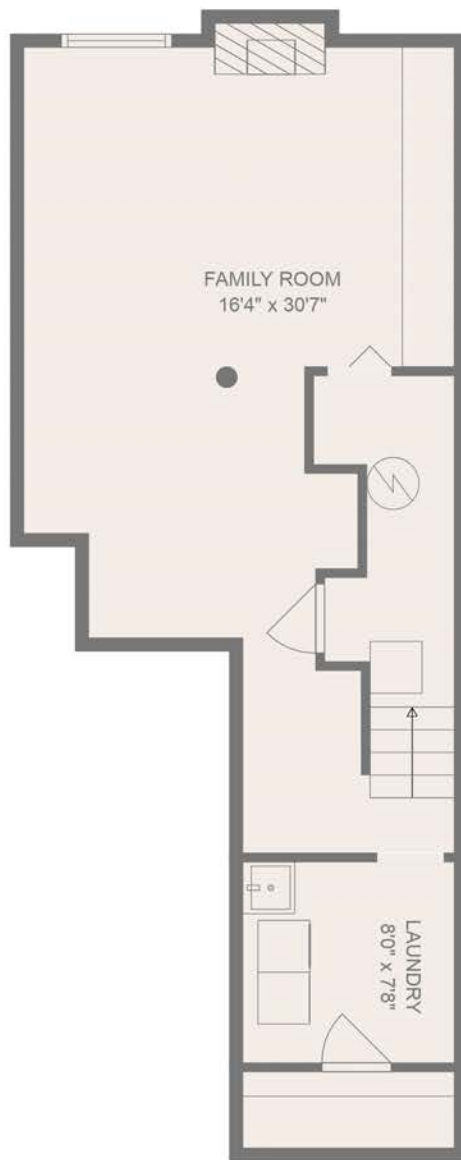

FLOOR 1

FLOOR 2

FLOOR 3

Total scanned area: 1890 sq. ft

SIZES AND DIMENSIONS ARE APPROXIMATE, ACTUAL MAY VARY.

Total scanned area: 1890 sq. ft

SIZES AND DIMENSIONS ARE APPROXIMATE, ACTUAL MAY VARY.

Total scanned area: 1890 sq. ft

SIZES AND DIMENSIONS ARE APPROXIMATE, ACTUAL MAY VARY.

Total scanned area: 1890 sq. ft

SIZES AND DIMENSIONS ARE APPROXIMATE, ACTUAL MAY VARY.