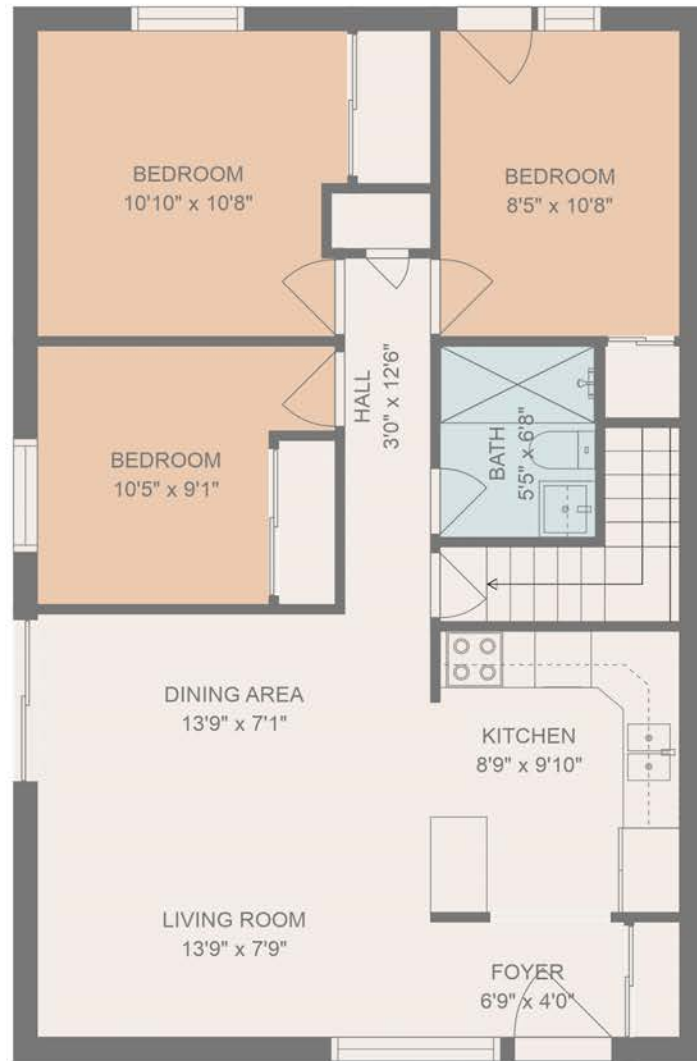

FLOOR 1

FLOOR 2

Total scanned area: 1713 sq. ft

SIZES AND DIMENSIONS ARE APPROXIMATE, ACTUAL MAY VARY.

Total scanned area: 1713 sq. ft

SIZES AND DIMENSIONS ARE APPROXIMATE, ACTUAL MAY VARY.

Total scanned area: 1713 sq. ft

SIZES AND DIMENSIONS ARE APPROXIMATE, ACTUAL MAY VARY.