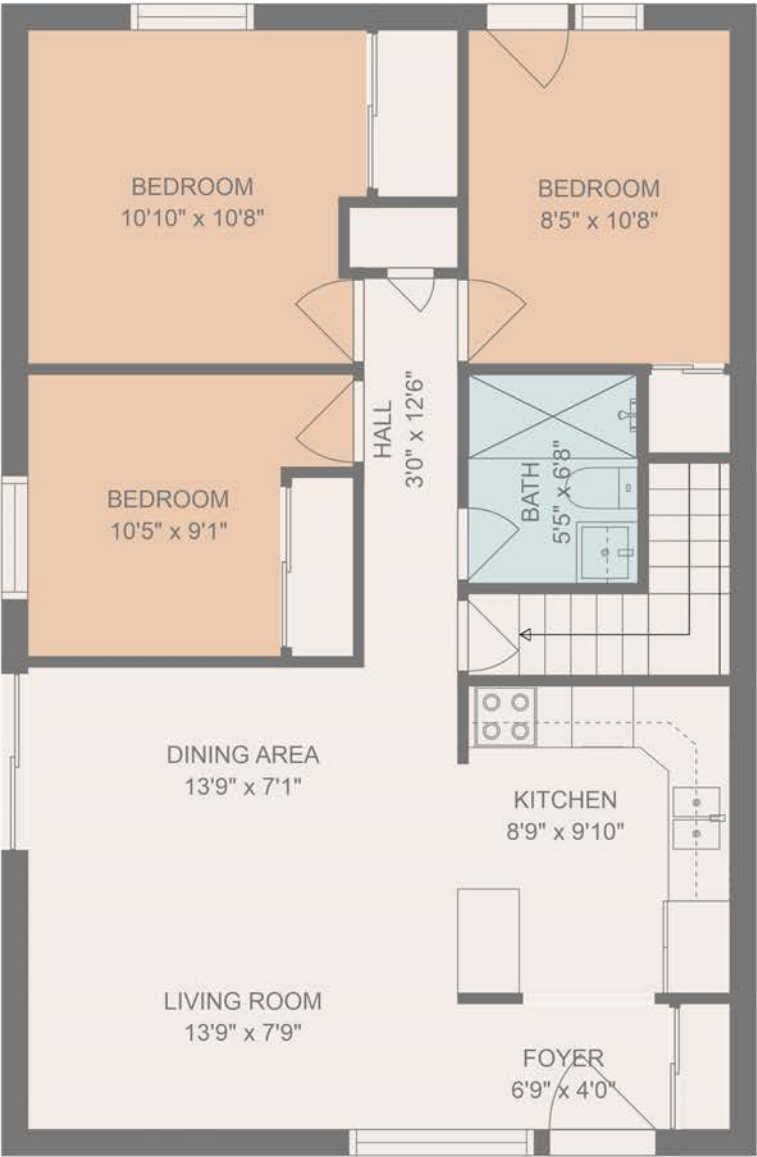

FLOOR 1

FLOOR 2

Total scanned area: 1713 sq. ft

SIZES AND DIMENSIONS ARE APPROXIMATE, ACTUAL MAY VARY.

Total scanned area: 1713 sq. ft

SIZES AND DIMENSIONS ARE APPROXIMATE, ACTUAL MAY VARY.

Total scanned area: 1713 sq. ft

SIZES AND DIMENSIONS ARE APPROXIMATE, ACTUAL MAY VARY.