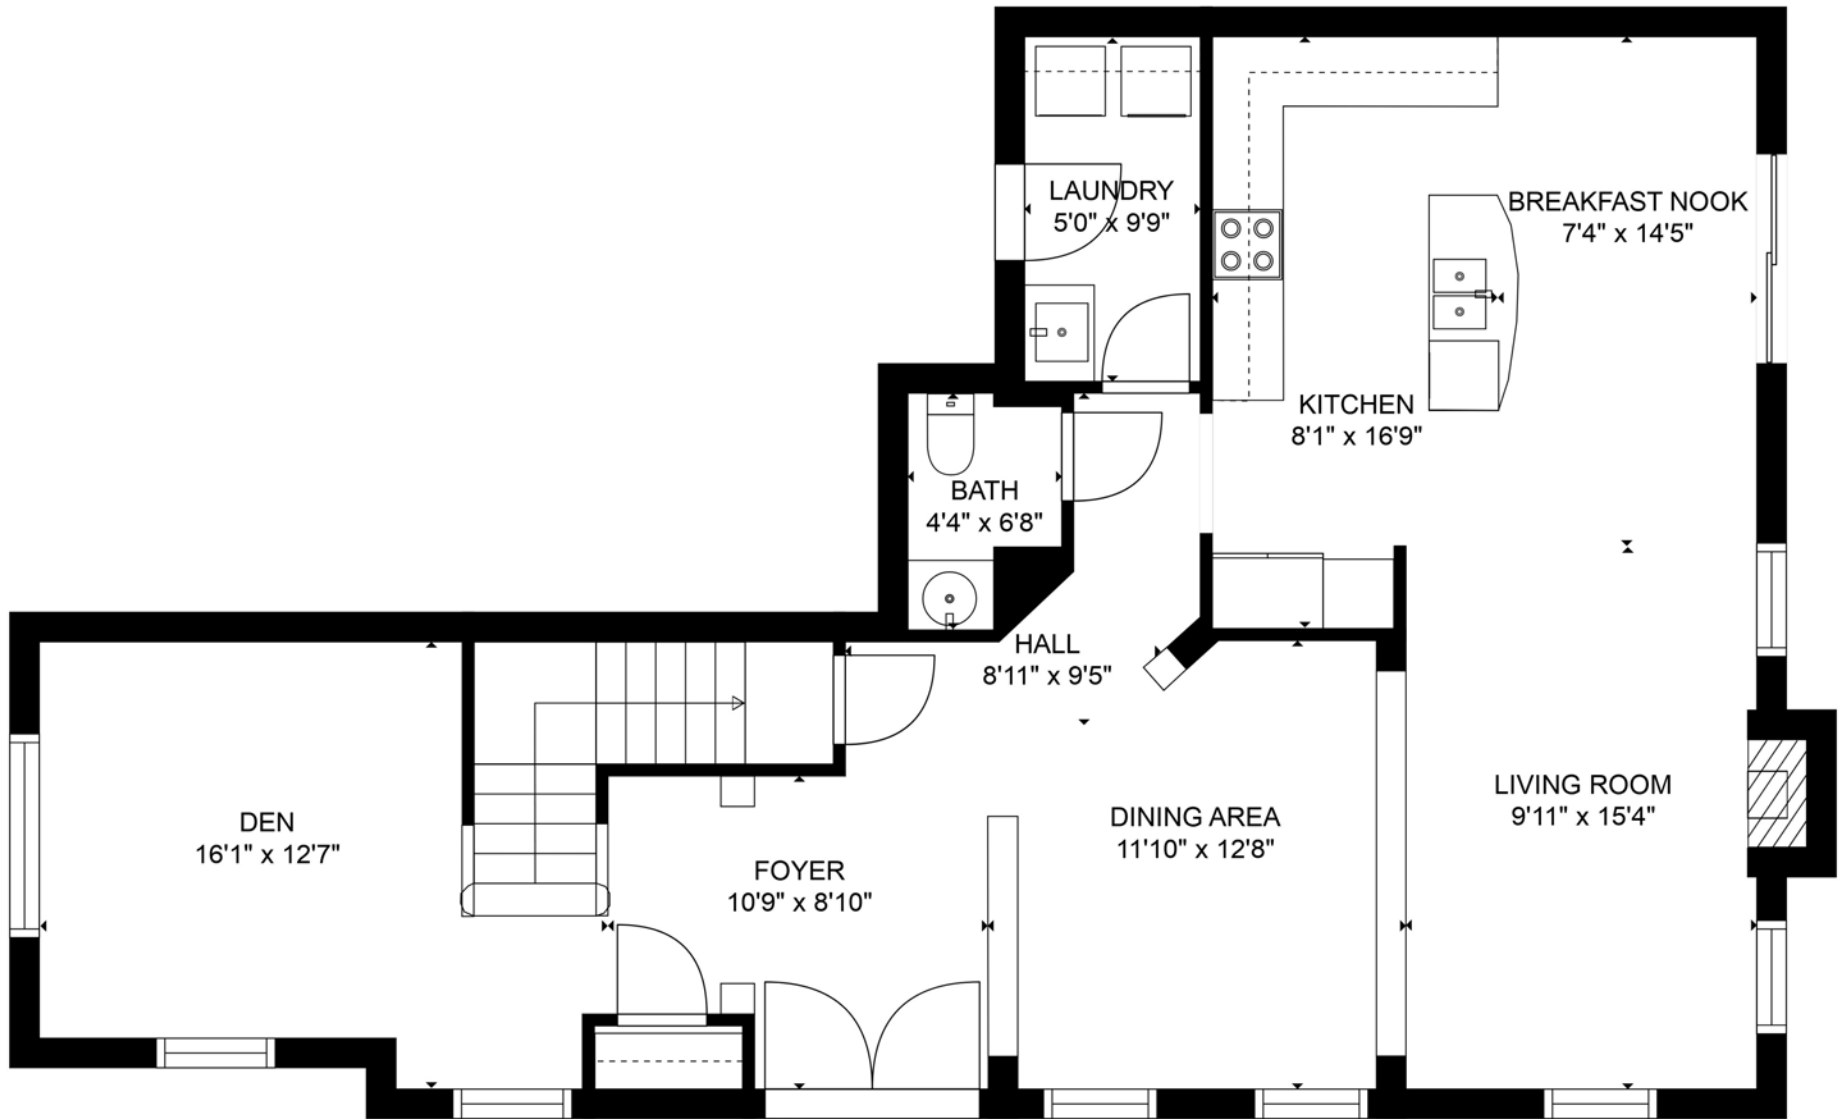

FLOOR 2

FLOOR 3

FLOOR 1

Total scanned area: 3400 sq. ft

SIZES AND DIMENSIONS ARE APPROXIMATE, ACTUAL MAY VARY.

Total scanned area: 3400 sq. ft

SIZES AND DIMENSIONS ARE APPROXIMATE, ACTUAL MAY VARY.

Total scanned area: 3400 sq. ft

SIZES AND DIMENSIONS ARE APPROXIMATE, ACTUAL MAY VARY.

Total scanned area: 3400 sq. ft

SIZES AND DIMENSIONS ARE APPROXIMATE, ACTUAL MAY VARY.