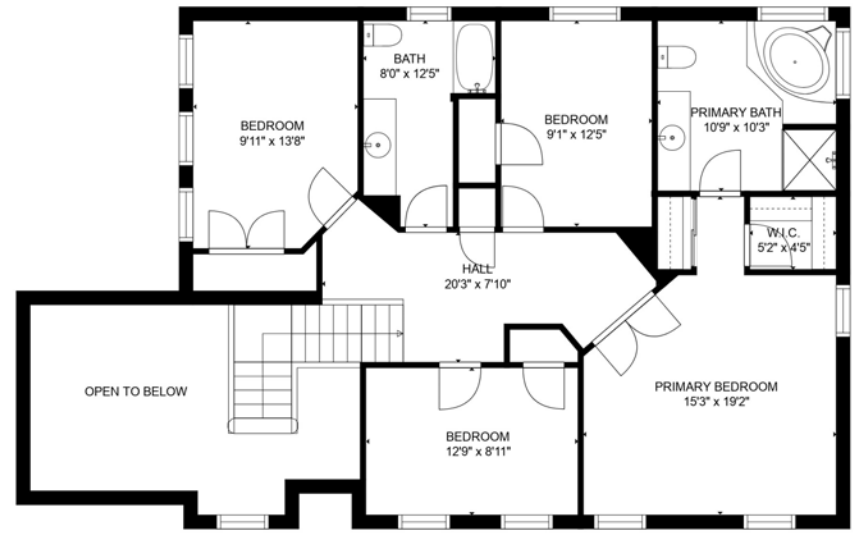

FLOOR 2

FLOOR 3

FLOOR 1

Total scanned area: 3400 sq. ft

SIZES AND DIMENSIONS ARE APPROXIMATE, ACTUAL MAY VARY.

Total scanned area: 3400 sq. ft

SIZES AND DIMENSIONS ARE APPROXIMATE, ACTUAL MAY VARY.

Total scanned area: 3400 sq. ft

SIZES AND DIMENSIONS ARE APPROXIMATE, ACTUAL MAY VARY.

Total scanned area: 3400 sq. ft

SIZES AND DIMENSIONS ARE APPROXIMATE, ACTUAL MAY VARY.