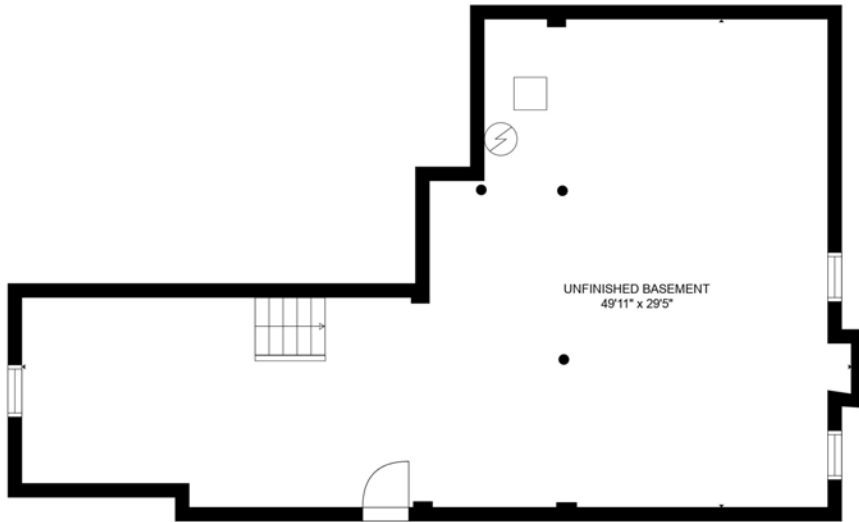

FLOOR 2

FLOOR 3

FLOOR 1

Total scanned area: 3400 sq. ft

SIZES AND DIMENSIONS ARE APPROXIMATE, ACTUAL MAY VARY.

Total scanned area: 3400 sq. ft

SIZES AND DIMENSIONS ARE APPROXIMATE, ACTUAL MAY VARY.

Total scanned area: 3400 sq. ft

SIZES AND DIMENSIONS ARE APPROXIMATE, ACTUAL MAY VARY.

Total scanned area: 3400 sq. ft

SIZES AND DIMENSIONS ARE APPROXIMATE, ACTUAL MAY VARY.