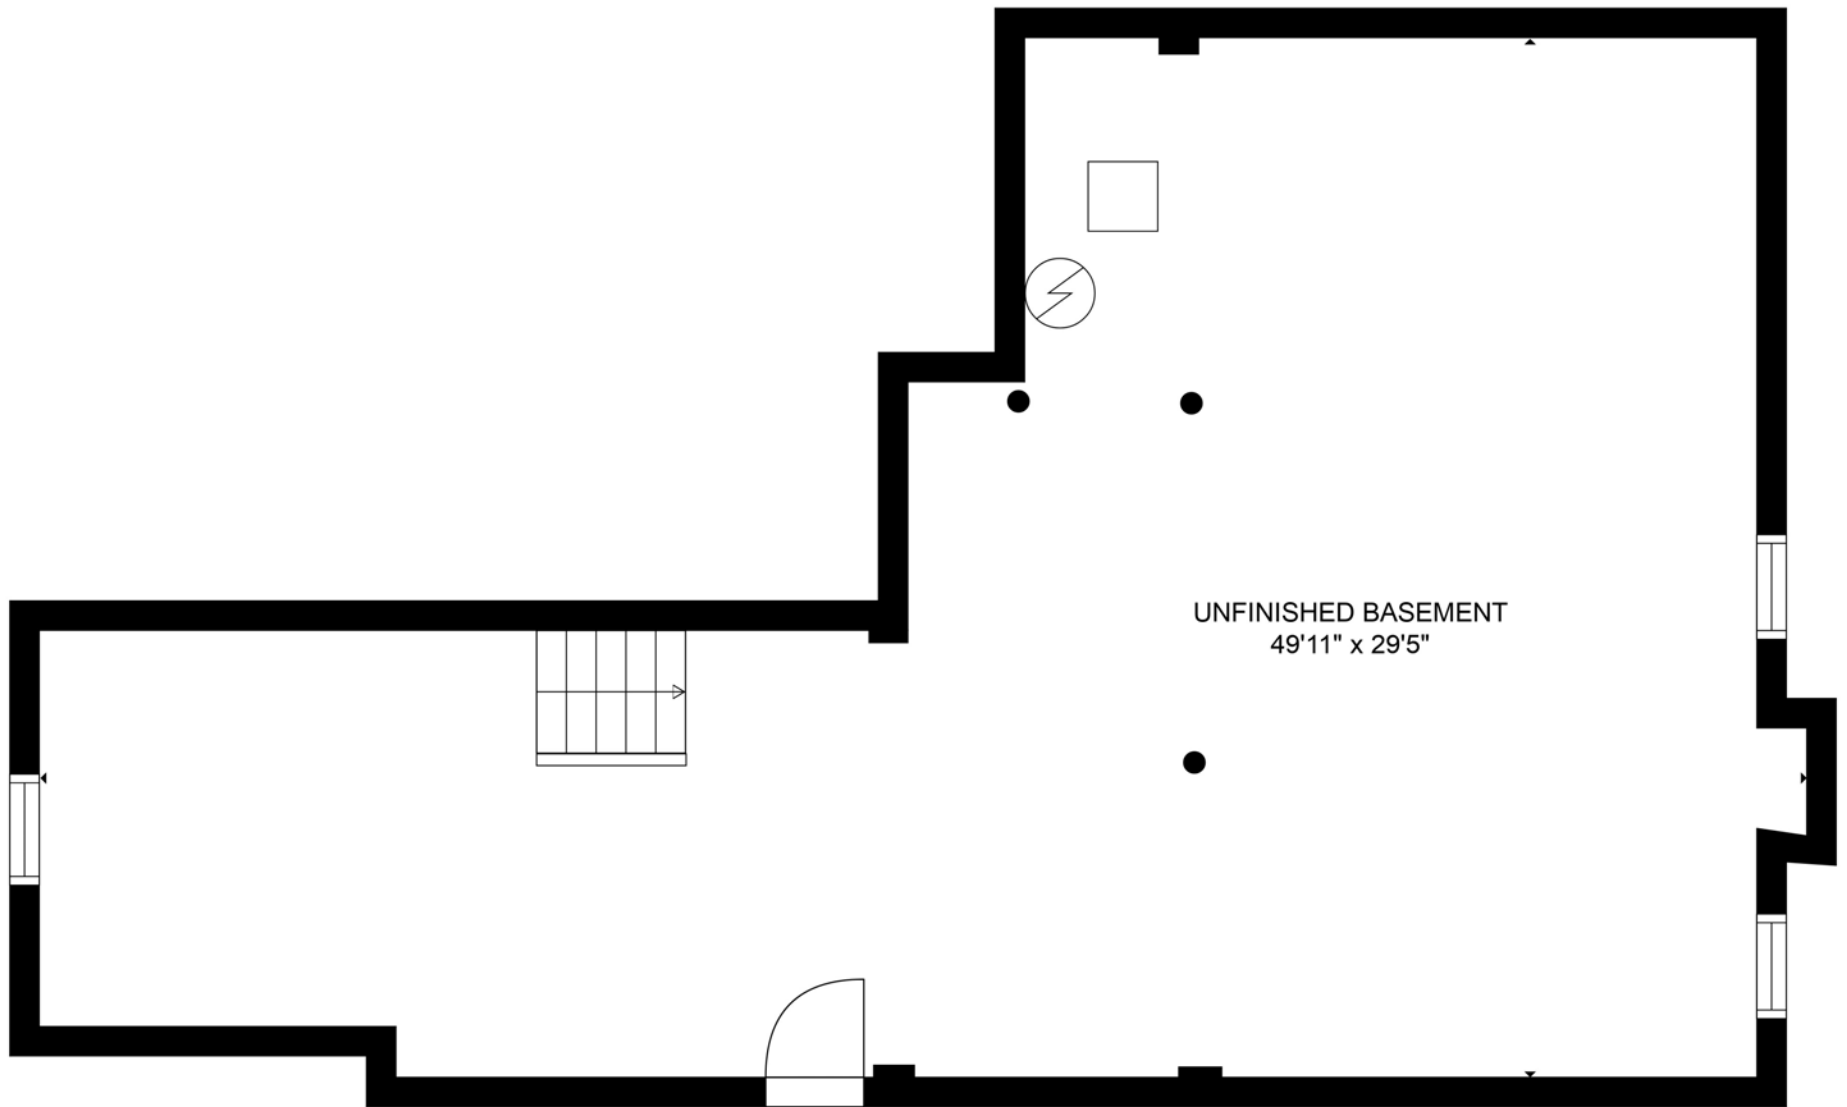

FLOOR 2

FLOOR 3

FLOOR 1

Total scanned area: 3400 sq. ft

SIZES AND DIMENSIONS ARE APPROXIMATE, ACTUAL MAY VARY.

Total scanned area: 3400 sq. ft

SIZES AND DIMENSIONS ARE APPROXIMATE, ACTUAL MAY VARY.

Total scanned area: 3400 sq. ft

SIZES AND DIMENSIONS ARE APPROXIMATE, ACTUAL MAY VARY.

Total scanned area: 3400 sq. ft

SIZES AND DIMENSIONS ARE APPROXIMATE, ACTUAL MAY VARY.