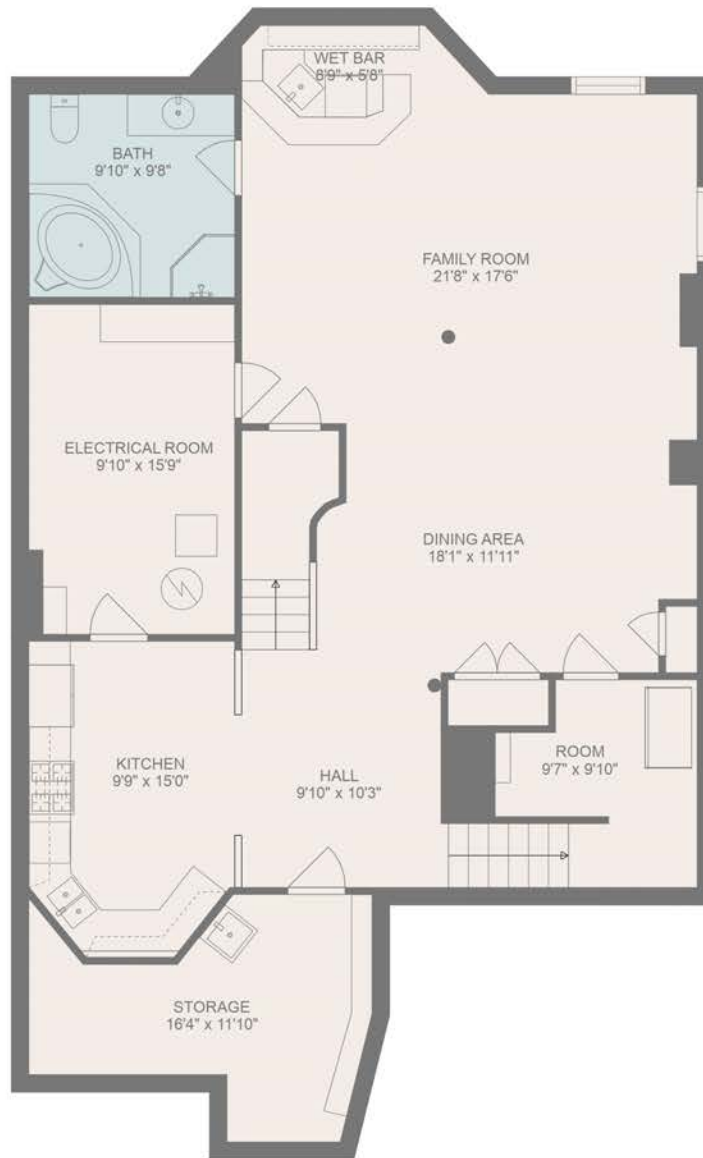

Total scanned area: 4224 sq. ft

SIZES AND DIMENSIONS ARE APPROXIMATE, ACTUAL MAY VARY.

Total scanned area: 4224 sq. ft

SIZES AND DIMENSIONS ARE APPROXIMATE, ACTUAL MAY VARY.

Total scanned area: 4224 sq. ft

SIZES AND DIMENSIONS ARE APPROXIMATE, ACTUAL MAY VARY.

Total scanned area: 4224 sq. ft

SIZES AND DIMENSIONS ARE APPROXIMATE, ACTUAL MAY VARY.