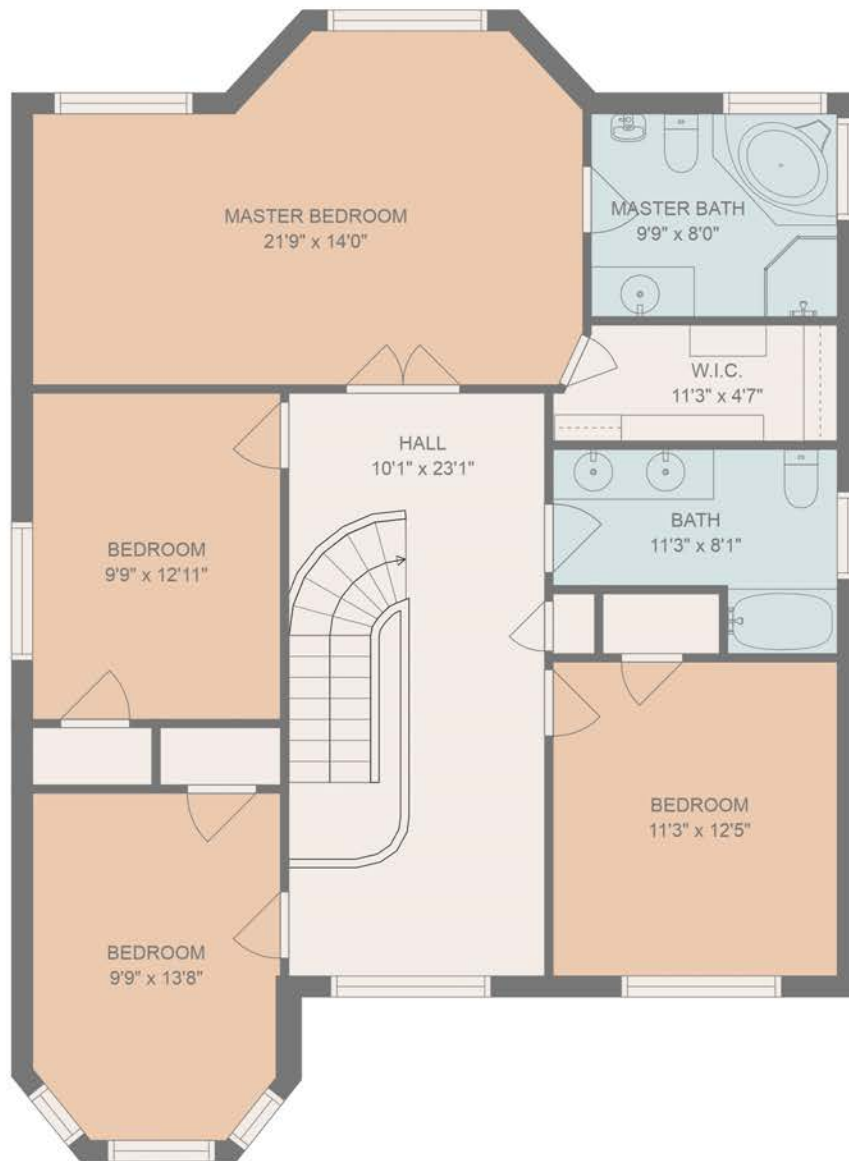

Total scanned area: 4224 sq. ft

SIZES AND DIMENSIONS ARE APPROXIMATE, ACTUAL MAY VARY.

Total scanned area: 4224 sq. ft

SIZES AND DIMENSIONS ARE APPROXIMATE, ACTUAL MAY VARY.

Total scanned area: 4224 sq. ft

SIZES AND DIMENSIONS ARE APPROXIMATE, ACTUAL MAY VARY.

Total scanned area: 4224 sq. ft

SIZES AND DIMENSIONS ARE APPROXIMATE, ACTUAL MAY VARY.