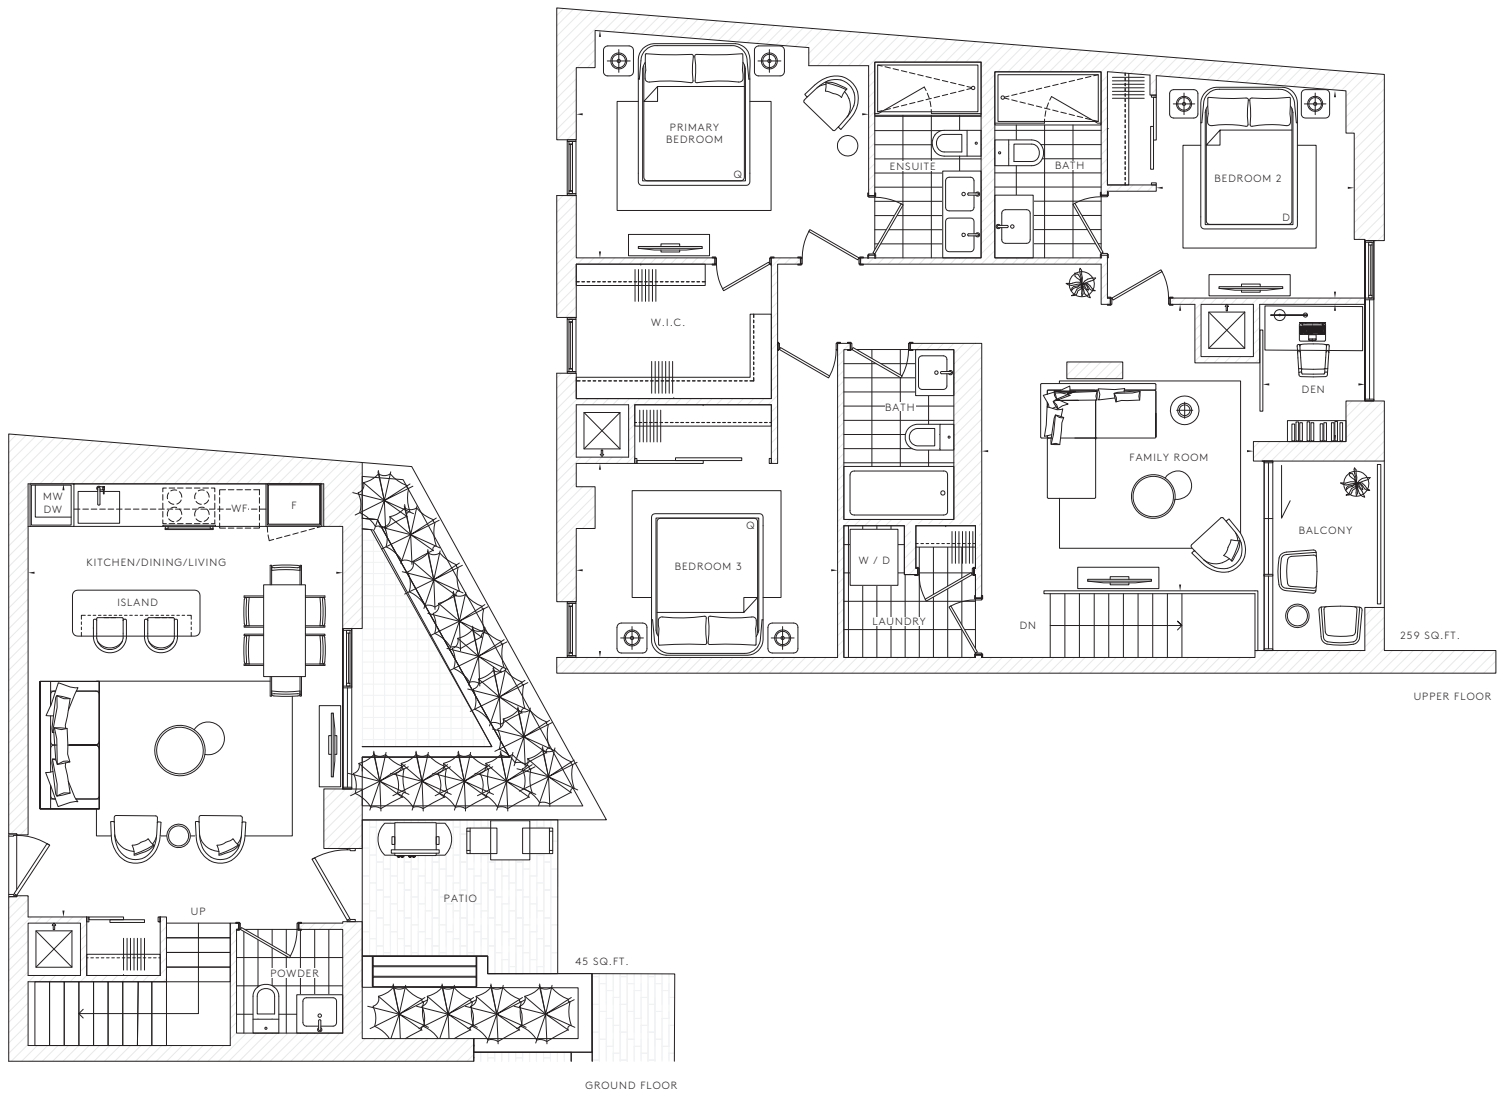

# TOWNHOME 03

## 3 BEDROOM+DEN

Interior Living	1568 SQ.FT.
Exterior Living	304 SQ.FT.
<b>Total Living</b>	<b>1872 SQ.FT.</b>

Living/Kitchen/Dining	14'-10" X 20'-5"
Family Room	12'-9" X 13'-6"
Den	4'-10" X 6'-6"
Primary Bedroom	13'-9" X 10'-8"
Bedroom 2	9'-4" X 9'-9"
Bedroom 3	12'-4" X 9'-2"