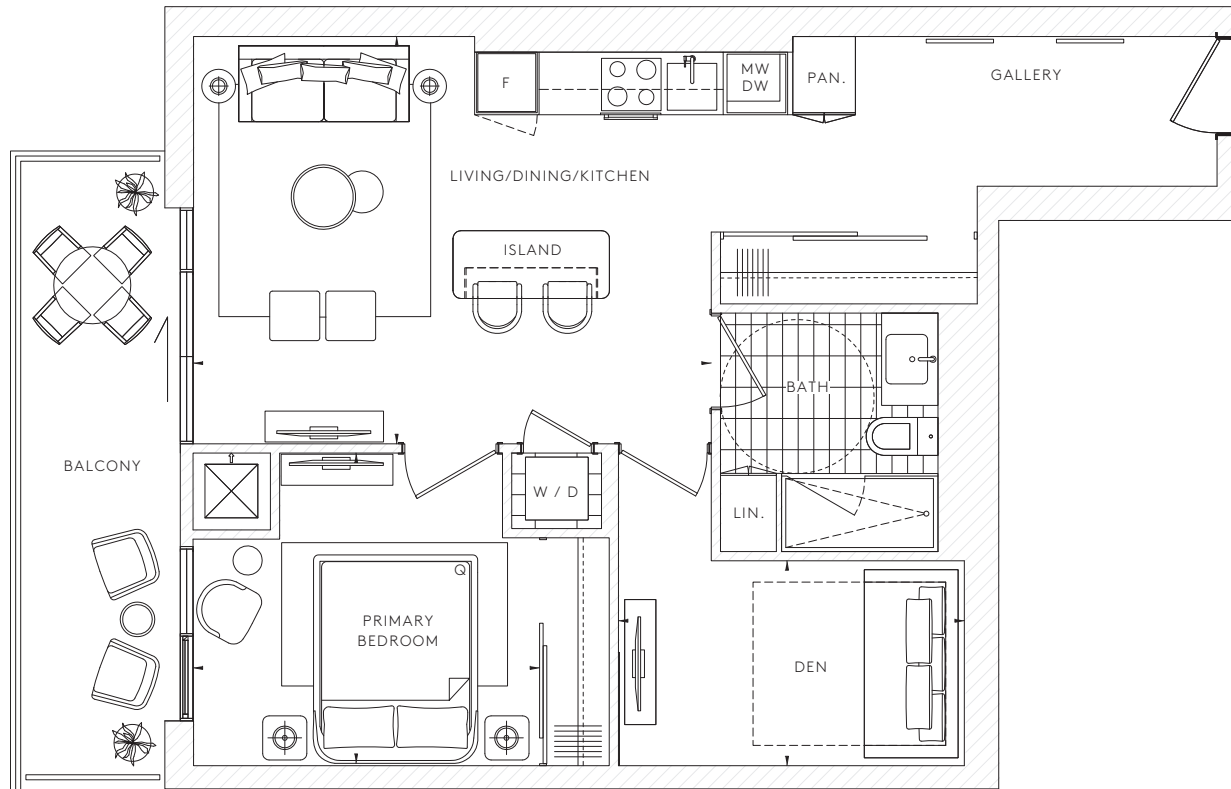

SUITE 11+D

6TH FLOOR - 98 SQ.FT.
7TH - 12TH FLOOR - 100 SQ.FT.

1 BEDROOM + DEN

Interior Living	693 SQ.FT.
Exterior Living	100 SQ.FT.
Total Living	793 SQ.FT.
Living/Dining/Kitchen	16'-7" X 13'-0"
Den	11'-1" X 6'-7"
Primary Bedroom	11'-1" X 9'-11"

FLOOR 6

FLOOR 7

FLOOR 8

FLOOR 9

FLOOR 10

FLOOR 11

FLOOR 12