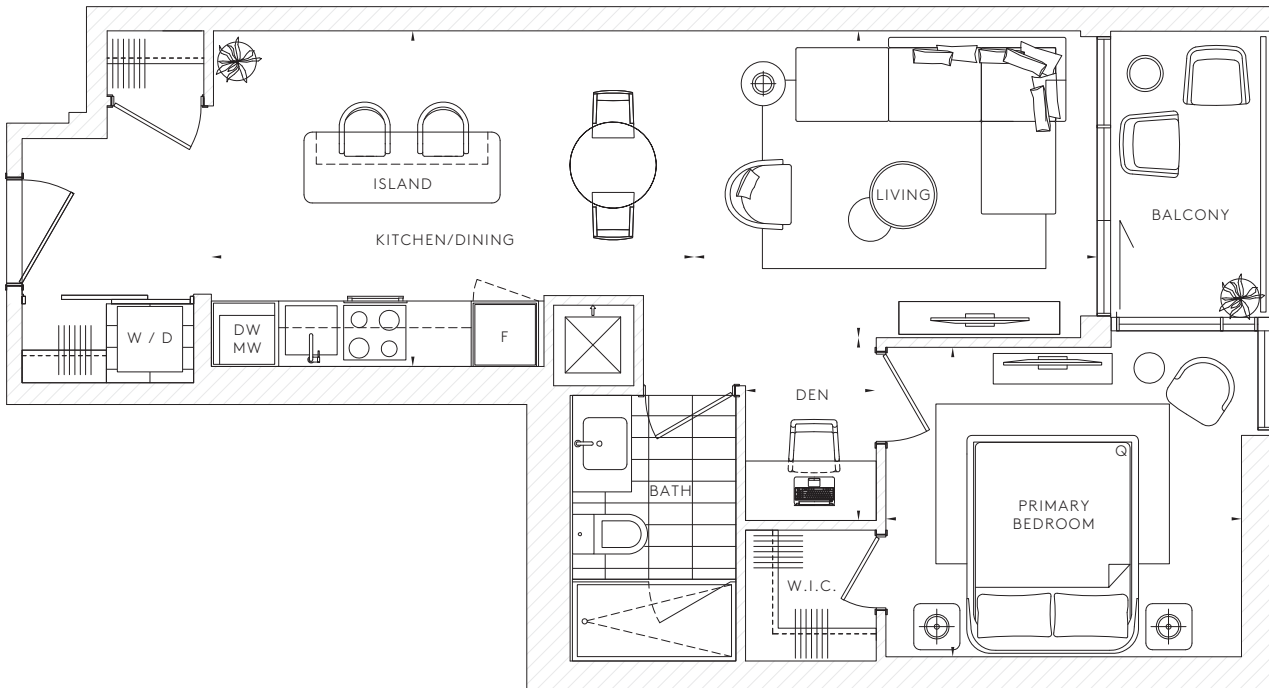

SUITE 1E+D

2ND FLOOR - 39 SQ.FT.
3RD - 4TH FLOOR - 37 SQ.FT.

1 BEDROOM+DEN

Interior Living	594 SQ.FT.
Exterior Living	37 SQ.FT.
Total Living	631 SQ.FT.
Living	12'-4" X 9'-5"
Kitchen/Dining	14'-9" X 10'-3"
Den	3'-11" X 5'-7"
Primary Bedroom	10'-11" X 9'-6"