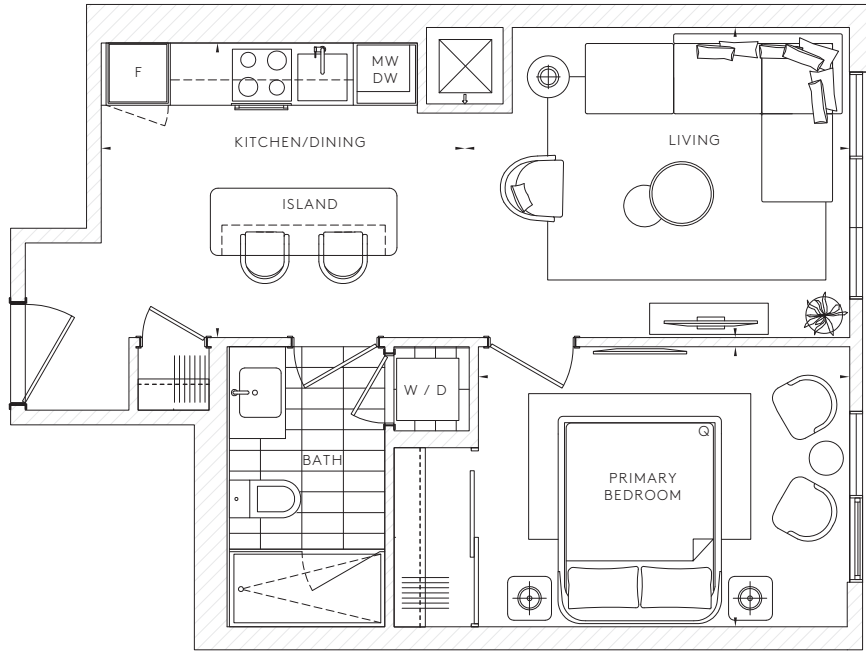

SUITE 1E

1 BEDROOM

Interior Living 501 SQ.FT.

Exterior Living 0 SQ.FT.

Total Living 501 SQ.FT.

Living 12'-5" X 10'-0"

Kitchen/Dining 11'-8" X 9'-6"

Primary Bedroom 11'-11" X 9'-0"

FLOOR 9