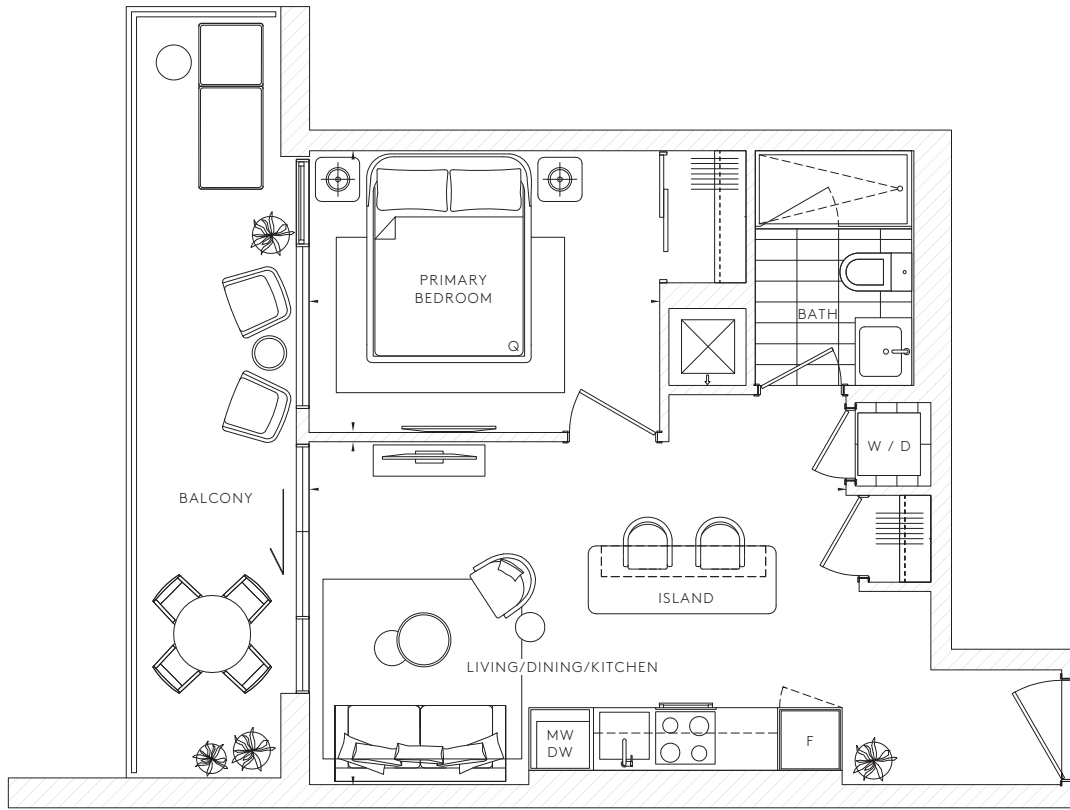

SUITE 1A

6TH FLOOR - 120 SQ.FT.
 7TH FLOOR - 12TH FLOOR - 122 SQ.FT.

1 BEDROOM

Interior Living	460 SQ.FT.
Exterior Living	122 SQ.FT.
Total Living	582 SQ.FT.
Living/Kitchen/Dining	17'-2" X 10'-11"
Primary Bedroom	11'-2" X 9'-0"