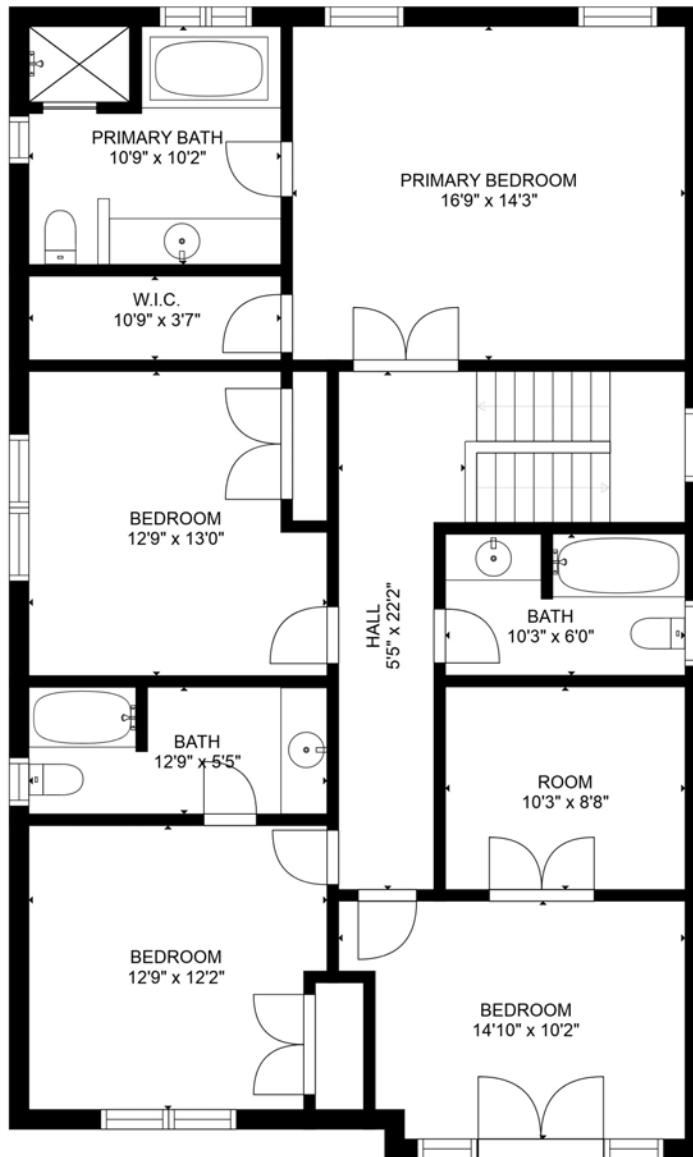

Estimated areas

GLA FLOOR 1: 1218 sq. ft, excluded 21 sq. ft  
 GLA FLOOR 2: 1441 sq. ft, excluded 0 sq. ft  
 Total GLA 2659 sq. ft, total scanned area 2680 sq. ft

SIZES AND DIMENSIONS ARE APPROXIMATE, ACTUAL MAY VARY.