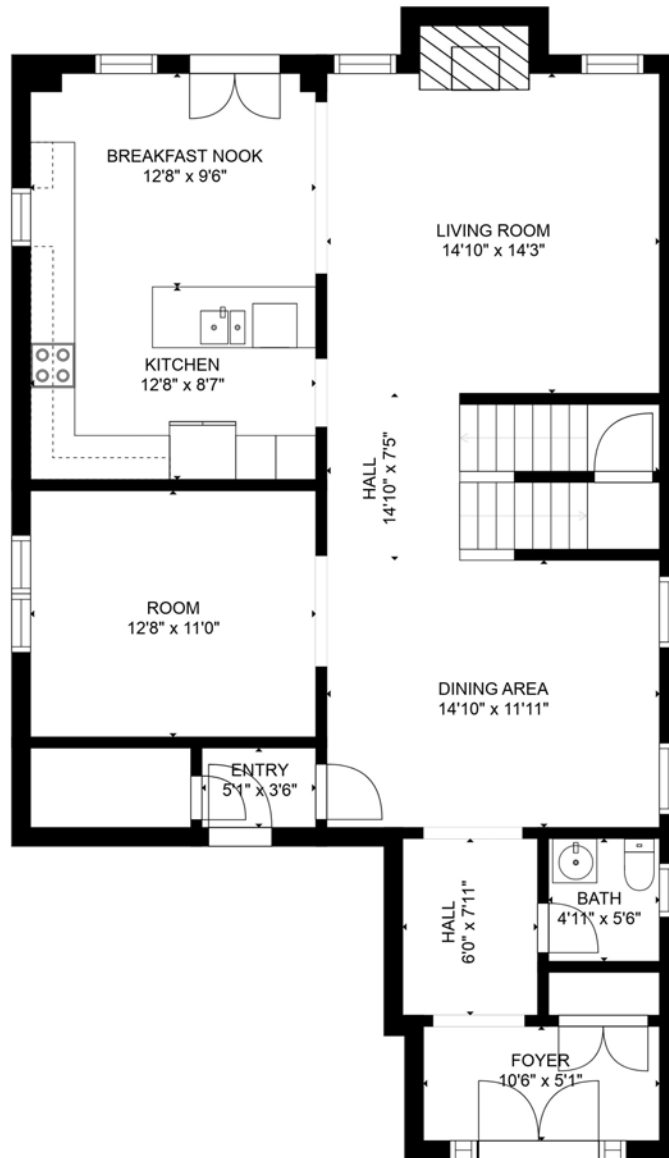

Estimated areas

GLA FLOOR 1: 1218 sq. ft, excluded 21 sq. ft  
 GLA FLOOR 2: 1441 sq. ft, excluded 0 sq. ft  
 Total GLA 2659 sq. ft, total scanned area 2680 sq. ft

SIZES AND DIMENSIONS ARE APPROXIMATE, ACTUAL MAY VARY.